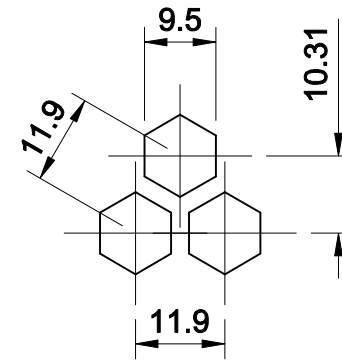

Perforations shown actual size

Detail

Perftech Pty. Ltd.
10 Macquarie Drive, Thomastown, Vic. 3074
Tel. (03) 9465 8000
Fax. (03) 9465 5500
email. sales@perftech.com.au

PART No. P9511HEX

PATTERN Hex staggered

HOLE SIZE 9.5 mm A/F

PITCH 11.9 mm

OPEN AREA 64%